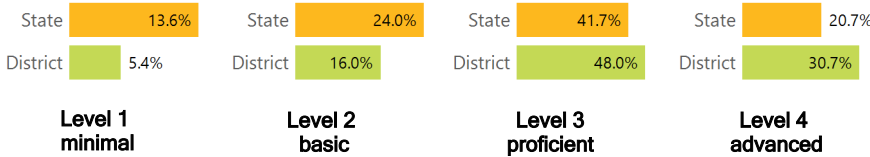

TEACHER DATA

573.5

Teachers

84.8%

Experienced Teachers

1.4%

Provisional Teachers

99.0%

In-field Teachers

DETAILED ASSESSMENT AND OTHER DATA

Student Performance

The following information shows each level of student performance on statewide assessments.

MATH

ENGLISH

SCIENCE

Assessment Participation

Discipline

107
INCIDENTS OF VIOLENCE

OTHER DATA

15.9%

Chronic Absenteeism

Per-pupil expenditure data will be available in early 2019.

Per-Pupil Expenditure

61.3%