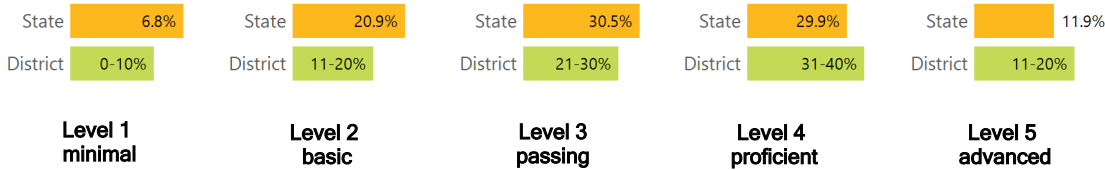

TEACHER DATA

573.5

Teachers

84.8%

Experienced Teachers

1.4%

Provisional Teachers

99.0%

In-field Teachers

DETAILED ASSESSMENT AND OTHER DATA

Student Performance

The following information shows each level of student performance on statewide assessments.

MATH

ENGLISH

SCIENCE

Assessment Participation