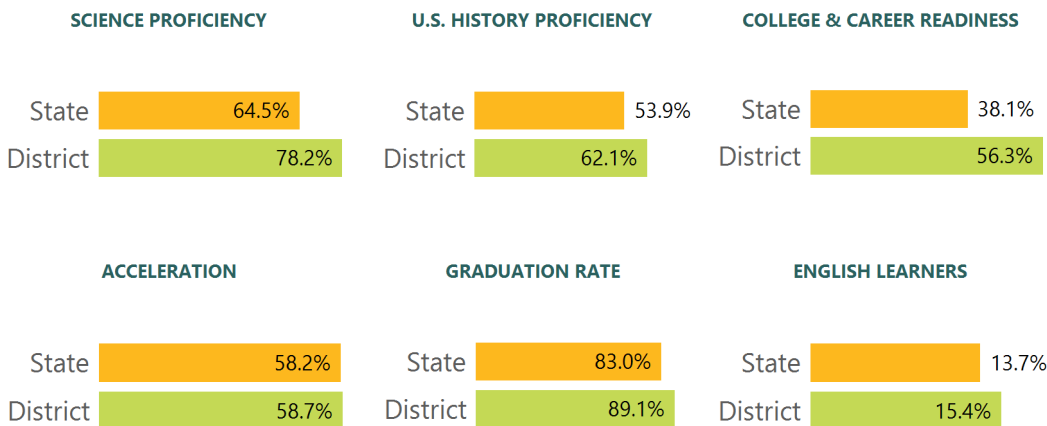

Math

Measurements of student performance on the statewide math assessment.

English

Measurements of student performance on the statewide English language arts (ELA) assessment.

Other Measures

Other measurements of student performance that factor into the accountability grade.

TEACHER DATA

573.5

Teachers

84.8%

Experienced Teachers

1.4%

Provisional Teachers

99.0%