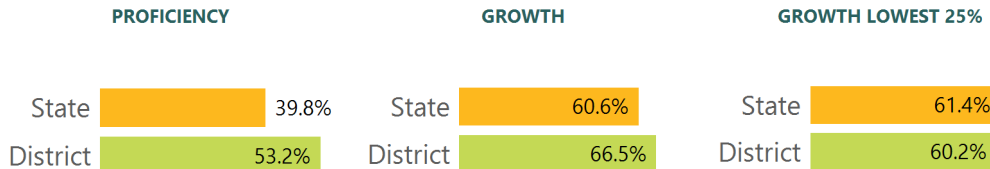

District Report Card 2017 - 2018

For more detailed information, please visit <http://msrc.mdek12.org>.

Jackson County School District Mississippi

Grade

B

4700 Colonel Vickrey Rd. PO Box 5069
Vanceleave, MS 39565
Dr. Barry Amacker
bamacker@jcsd.k12.ms.us

SCHOOL ACCOUNTABILITY GRADE COMPONENTS

Mississippi's accountability system assigns "A" through "F" letter grades for schools and districts. Grades are based on student achievement, student growth, student participation in testing, and other academic measures.

Math

Measurements of student performance on the statewide math assessment.

English

Measurements of student performance on the statewide English language arts (ELA) assessment.

Other Measures

Other measurements of student performance that factor into the accountability grade.

TEACHER DATA

573.5

Teachers

84.8%

Experienced Teachers

1.4%

Provisional Teachers

99.0%

In-field Teachers