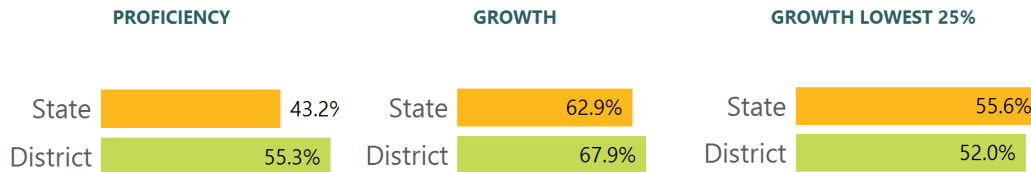

District Report Card 2017 - 2018

For more detailed information, please visit <http://msrc.mdek12.org>.

Jackson County School District Mississippi

Grade

B

4700 Colonel Vickrey Rd. PO Box 5069
Vanceleave, MS 39565
Dr. Barry Amacker
bamacker@jcsd.k12.ms.us

SCHOOL ACCOUNTABILITY GRADE COMPONENTS

Mississippi's accountability system assigns "A" through "F" letter grades for schools and districts. Grades are based on student achievement, student growth, student participation in testing, and other academic measures.

Math

Measurements of student performance on the statewide math assessment.

English

Measurements of student performance on the statewide English language arts (ELA) assessment.