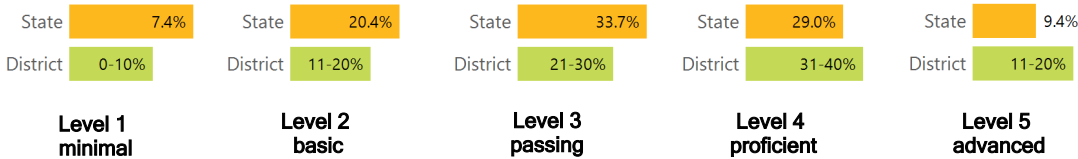

TEACHER DATA

573.5

Teachers

84.8%

Experienced Teachers

1.4%

Provisional Teachers

99.0%

In-field Teachers

DETAILED ASSESSMENT AND OTHER DATA

Student Performance

The following information shows each level of student performance on statewide assessments.

MATH

ENGLISH

SCIENCE

Assessment Participation

Discipline

107
INCIDENTS OF VIOLENCE

OTHER DATA

15.9%

Chronic Absenteeism

Per-pupil expenditure data will be available in early 2019.

Per-Pupil Expenditure

61.3%