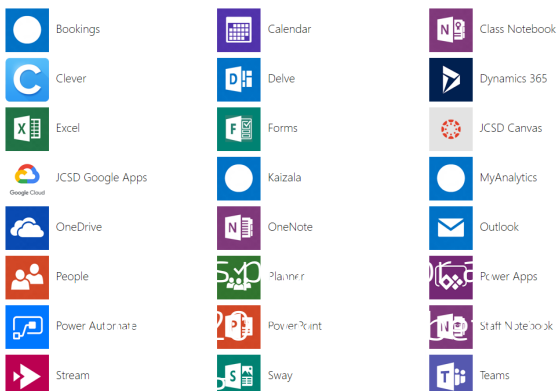

How to log in to Canvas

1

In the toolbar,
type
myapps.microsoft.com and press
enter.

2

Log in to your
Microsoft apps
using your JCSD
username and
current password.

Example:
cbj2293@jcsd.k12.
ms.us
Email password

3

Look for the
Canvas icon
in your apps.

Apps

JCSD Canvas

4

Click on the
Canvas icon.