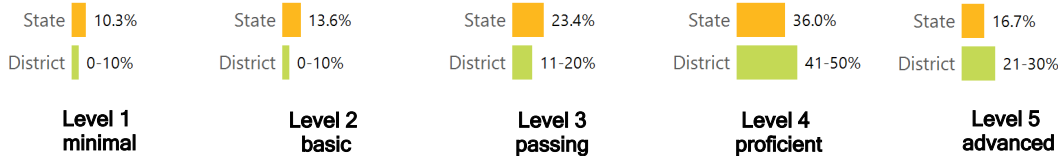

In-field Teachers

DETAILED ASSESSMENT AND OTHER DATA

Student Performance

The following information shows each level of student performance on statewide assessments.

MATH

ENGLISH

SCIENCE

Assessment Participation

Discipline

OTHER DATA

* Source: 2015-2016 Civil Rights Data Collection