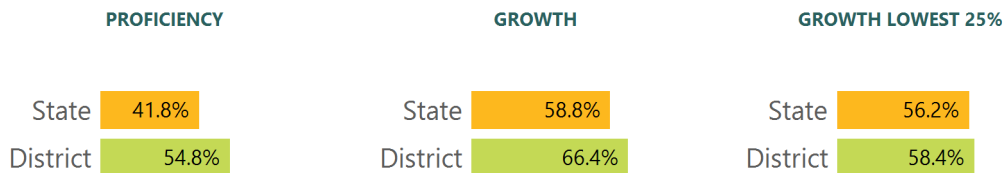

English

Measurements of student performance on the statewide English language arts (ELA) assessment.