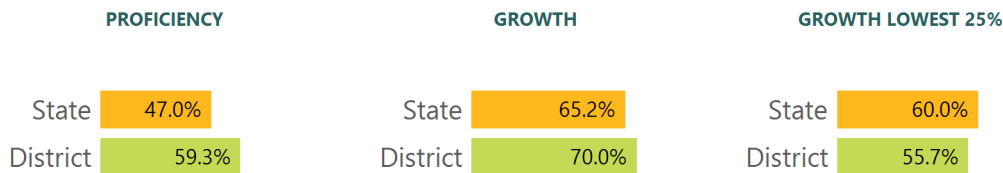

District Report Card 2018 - 2019

For more detailed information, please visit <http://msrc.mdek12.org>.

Jackson County School District

Grade

A

4700 Colonel Vickrey Rd. PO Box 5069
Vance, MS 39565
Dr. Barry Amacker
bamacker@jcsd.k12.ms.us

SCHOOL ACCOUNTABILITY GRADE COMPONENTS

Mississippi's accountability system assigns "A" through "F" letter grades for schools and districts. Grades are based on student achievement, student growth, student participation in testing, and other academic measures.

Math

Measurements of student performance on the statewide math assessment.