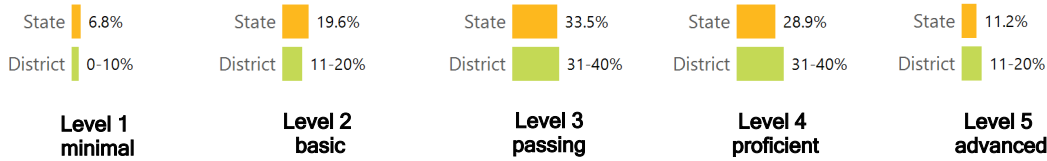

In-field Teachers

DETAILED ASSESSMENT AND OTHER DATA

Student Performance

The following information shows each level of student performance on statewide assessments.

MATH

ENGLISH

SCIENCE

Assessment Participation

Discipline

OTHER DATA

* Source: 2015-2016 Civil Rights Data Collection