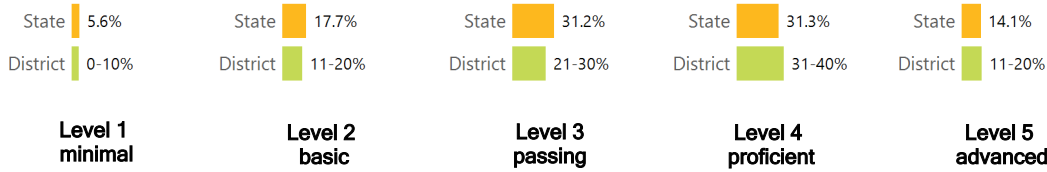

TEACHER DATA

566.5

Teachers

87.8%

Experienced Teachers

0.5%

Provisional Teachers

99.0%

In-field Teachers

DETAILED ASSESSMENT AND OTHER DATA

Student Performance

The following information shows each level of student performance on statewide assessments.

MATH

ENGLISH

SCIENCE

Assessment Participation