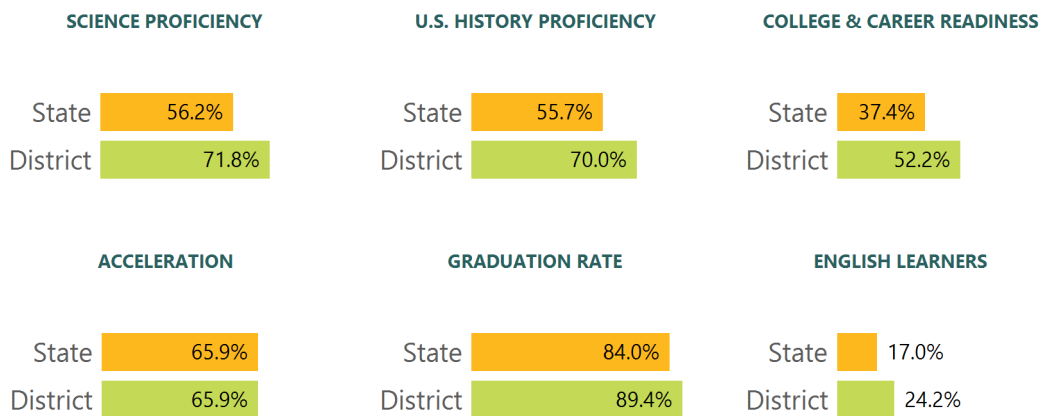

Math

Measurements of student performance on the statewide math assessment.

English

Measurements of student performance on the statewide English language arts (ELA) assessment.

Other Measures

Other measurements of student performance that factor into the accountability grade.

TEACHER DATA

566.5

Teachers

87.8%

Experienced Teachers

0.5%

Provisional Teachers

99.0%